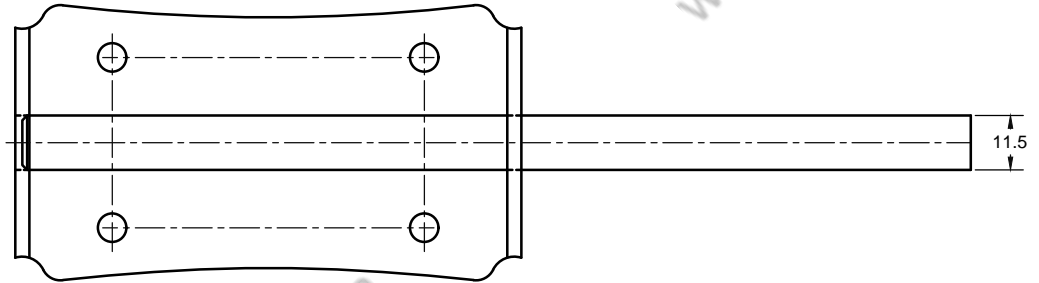

① SELF LOCK GATE LATCH
H/D 3 INCH

② SELF LOCK GATE LATCH
H/D

ITEM CODE: MSF022	MAGMA INDUSTRIAL SUPPLY LTD. BC, CANADA		
NAME: SELF LOCKING LATCH 3" WITH ROD HANDLE			
DATE: 30/02/2018	DRN BY: R.K.	CHECKED BY:	APPROVED BY:
ALL DIMENSION IN MM	REV. NO. 00	SCALE 1:1	