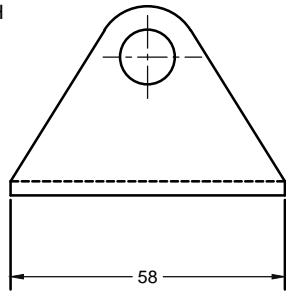

① SELF LOCK GATE LATCH
H/D 3 INCH

② SELF LOCK GATE LATCH
H/D

ITEM CODE: MSF022	MAGMA INDUSTRIAL SUPPLY LTD. BC, CANADA		
NAME: SELF LOCKING LATCH 3" WITH ROD HANDLE			
DATE: 30/02/2018	DRN BY: R.K.	CHECKED BY:	APPROVED BY:
ALL DIMENSION IN MM	REV. NO. 00	SCALE 1:1	