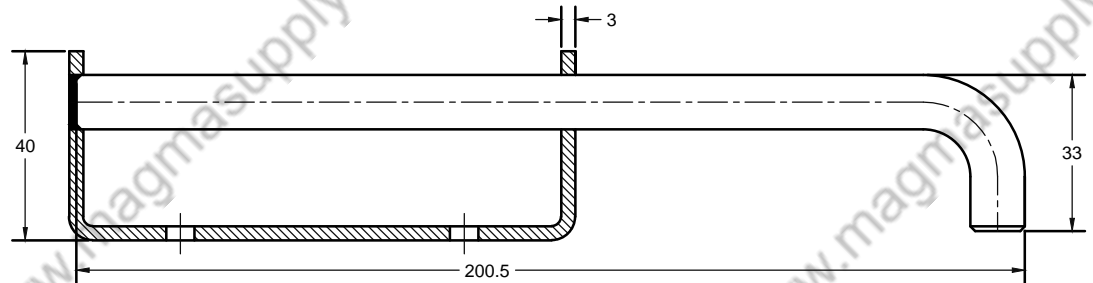

① SELF LOCK GATE LATCH
H/D 3 INCH

② SELF LOCK GATE LATCH
H/D

ITEM CODE: MSF022	MAGMA INDUSTRIAL SUPPLY LTD. BC, CANADA		
NAME: SELF LOCKING LATCH 3" WITH ROD HANDLE			
DATE: 30/02/2018	DRN BY: R.K.	CHECKED BY:	APPROVED BY:
ALL DIMENSION IN MM	REV. NO. 00	SCALE 1:1	